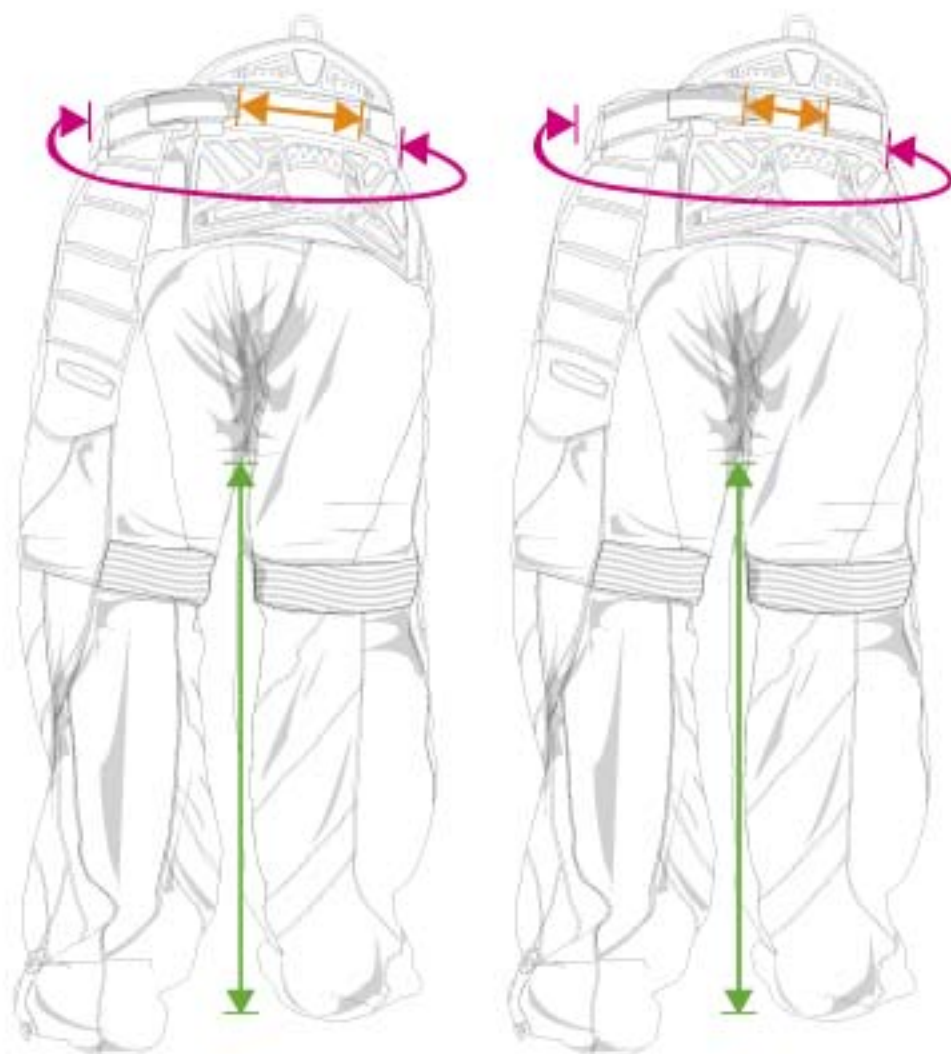

Waist Average

The average range of sizes.

Waist Min - Max

The average minimum and average maximum size range.

Inseam

Measurement calculated from inside area of crotch to base of pant.

EMPIRE LTD & CONTACT PANTS

Size	Waist Average	Waist Min - Max	Inseam
	<i>inches centimeters</i>	<i>inches centimeters</i>	<i>inches centimeters</i>
Adult XSmall	30 74	30 - 32 74 - 81	30 76
Adult Small	32 81	32 - 34 81 - 86	31 79
Adult Medium	34 86	34 - 36 86 - 91	31 79
Adult Large	36 91	36 - 38 91 - 97	32 81
Adult X-Large	38 97	38 - 40 97 - 102	33 84
Adult 2X-Large	44 112	44 - 46 112 - 117	33 84
Adult 3X-Large	48 122	48 - 50 122 - 127	34 86
Adult 4X-Large	52 132	52 - 54 132 - 137	35 89