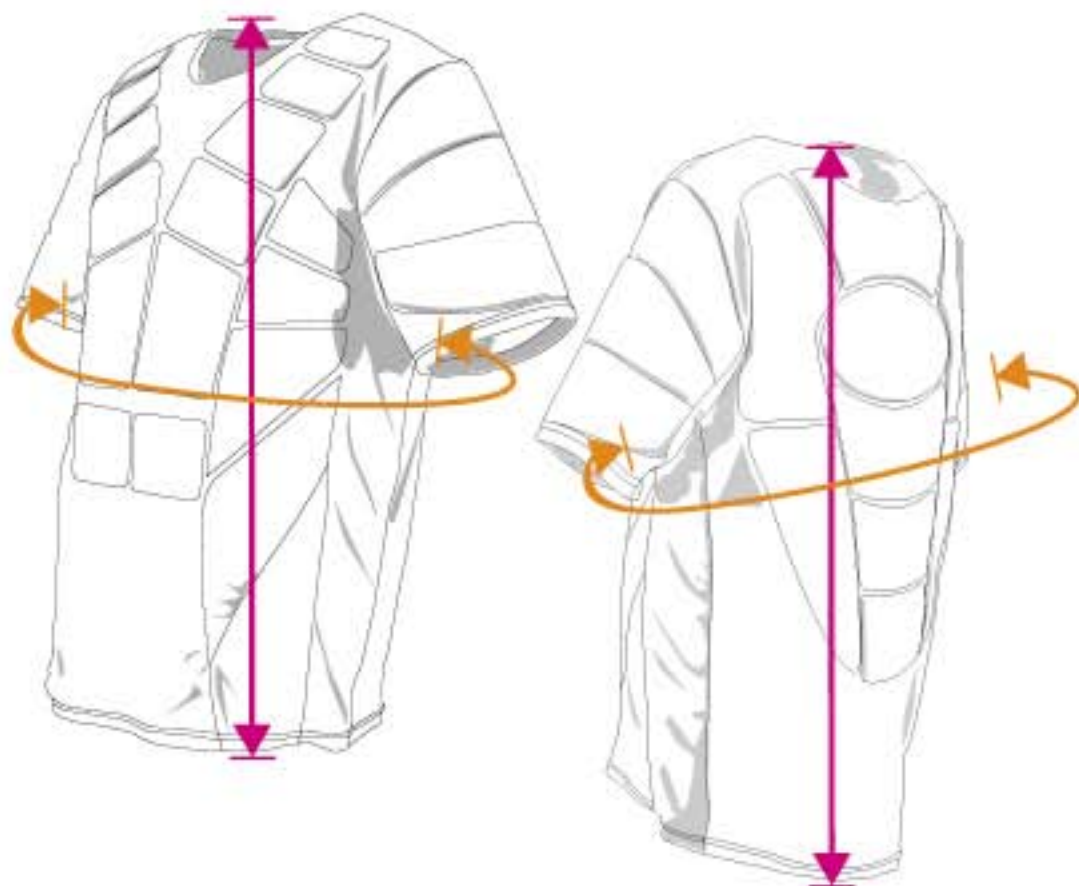

Front Length

Calculated from top of the garment to the bottom.

Chest Minimum

Measurement calculated around body, crossing over the fullest part of the chest.

Chest Protection

Pad Type	Size	Front Length	Chest Measurement
		<i>inches</i> <i>centimeters</i>	<i>inches</i> <i>centimeters</i>
Grind Chest Protector	Youth S/M	24 61	30 76
Grind Chest Protector	Youth L/XL	25 63	32 81
Grind Chest Protector	Adult S/M	26 66	36 91
Grind Chest Protector	Adult L/XL	29 74	40 102
Grind Chest Protector	Adult 2XL/3XL	33 84	44 112
Ground Pounder Chest Vest	Youth S/M	24 61	30 76
Ground Pounder Chest Vest	Youth L/XL	25 63	32 81
Ground Pounder Chest Vest	Adult S/M	26 66	36 86
Invert Chest Protector	XSmall	23 58	30 76
Invert Chest Protector	Small	24 61	32 81
Invert Chest Protector	Medium	25 63	34 86
Invert Chest Protector	Large	26 66	36 91
Invert Chest Protector	XLarge	28 71	38 97
Invert Chest Protector	2XLarge	30 76	40 102
BT Chest Protector	S/M	27 69	38 97
BT Chest Protector	L/XL	28 71	40 102
BT Chest Protector	2X/3XL	29 74	44 112

Sizing charts apply to BT Paintball, Empire Paintball, and Invert Paintball brand apparel.