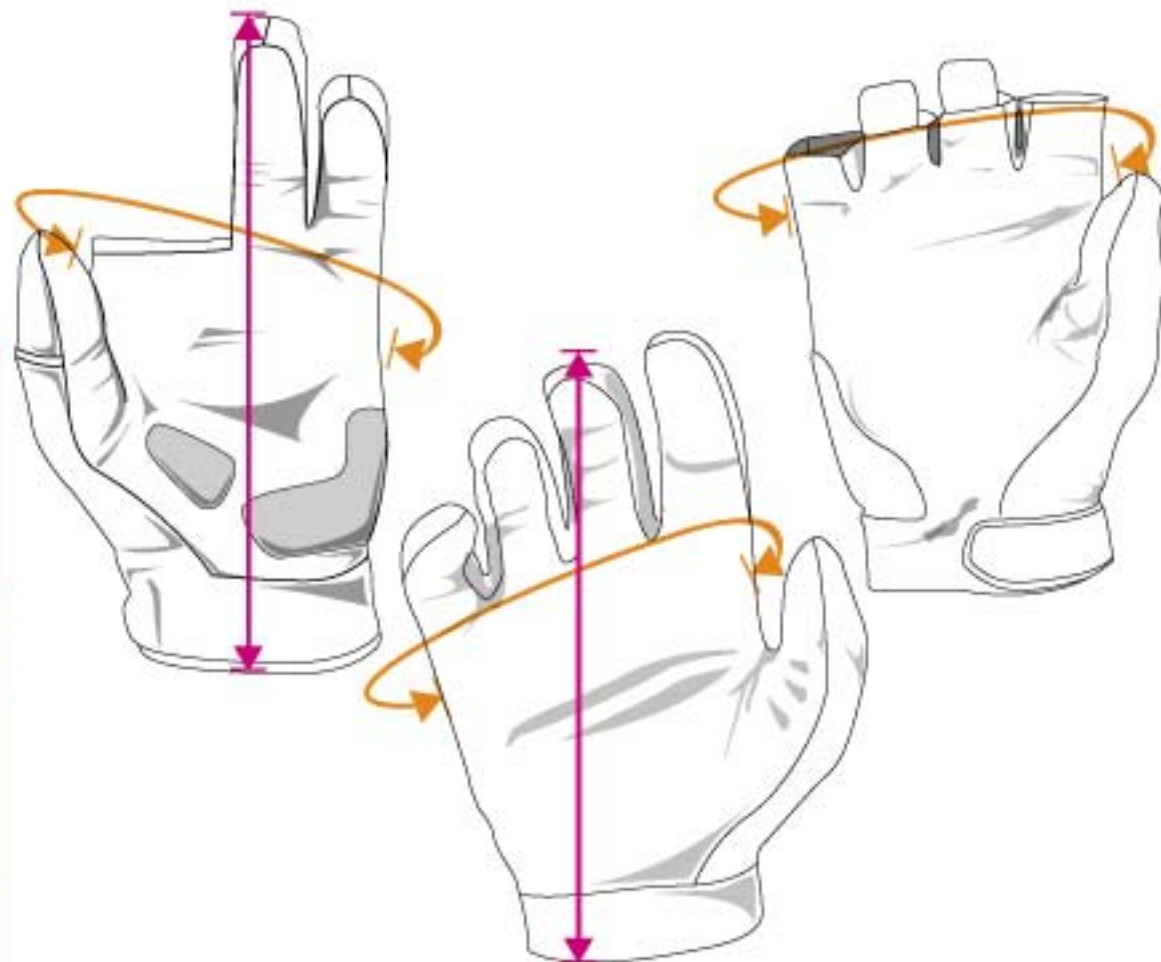

Size	Palm Length	Palm Width
	<i>inches</i> <i>centimeters</i>	<i>inches</i> <i>centimeters</i>
XSmall	7.125 18	7.25 18
Small	7.375 19	7.75 20
Medium	7.5 19	8 20
Large	7.75 20	8.25 20
XLarge	8 20	8.5 22
2XLarge	8.25 21	9 22

Gloves

Palm Length

Calculated from the top of middle finger to the crease in the wrist

Palm width

Circumference measurement taken around knuckles

Sizing charts apply to BT Paintball, Empire Paintball, and Invert Paintball brand apparel.